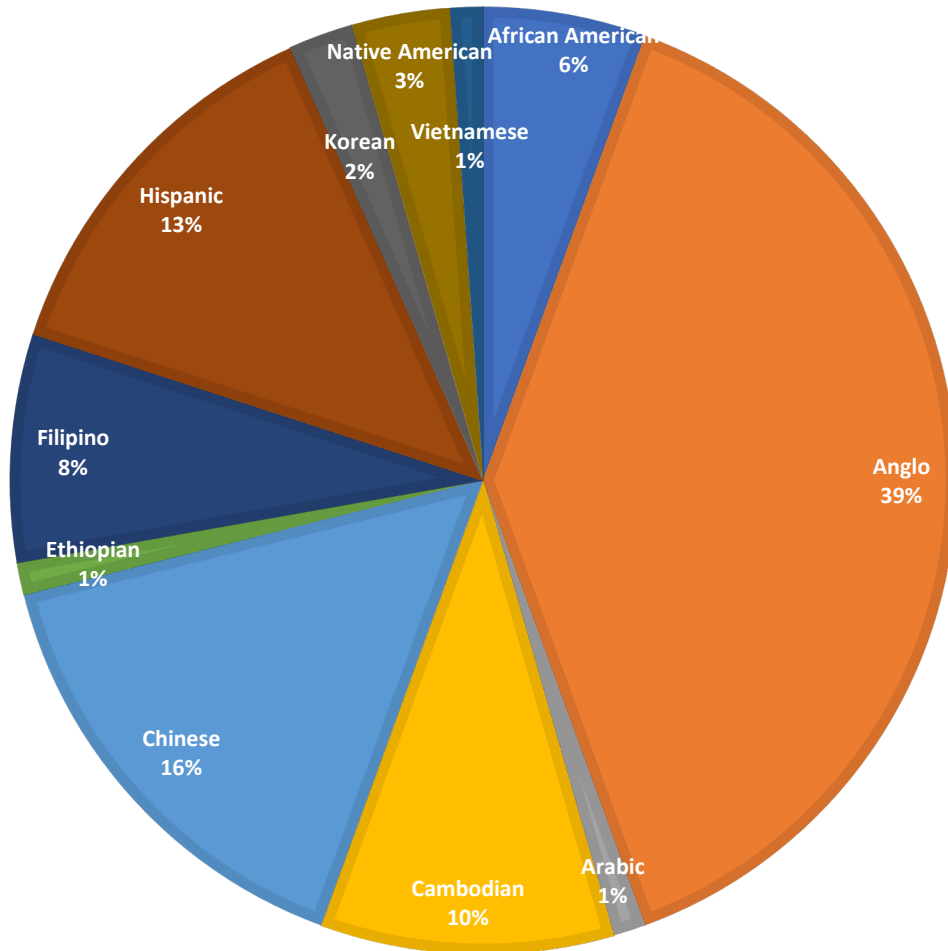

CHURCH DIVERSITY

AS REPORTED FROM THE 2023 ANNUAL REPORTS